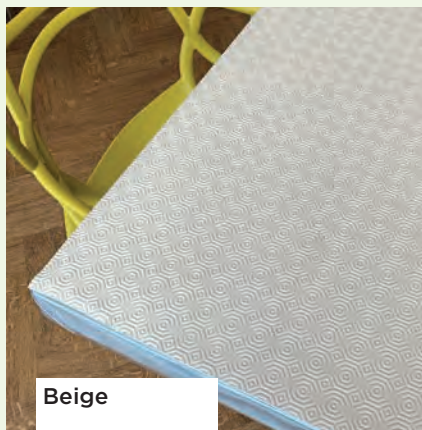

LUXURY TABLE PROTECTOR

Table Protectors

100% PVC Blown vinyl with a 700 gram per square metre non woven polyester backing.

*Across 5 colorways;
White, Beige, Brown, Grey, and Rose Gold.*

*Comes in 2 widths:
42" - 110 cm
54" - 140 cm*