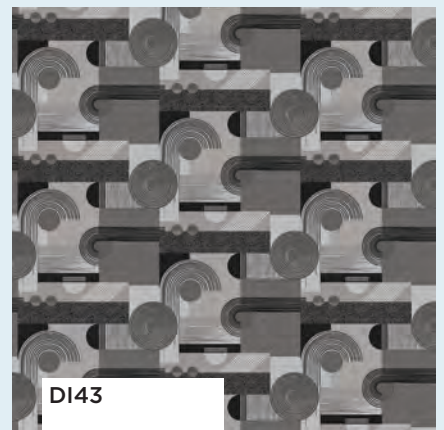

DD50

DD80

DD90

LAMBROFLEX

LAMBROFLEX PLAIN COLOURS

Table Covering by the Roll

*Printed PVC sheeting with
a 100% non woven
polypropylene backing.*

140 cm width x 20 metre rolls.