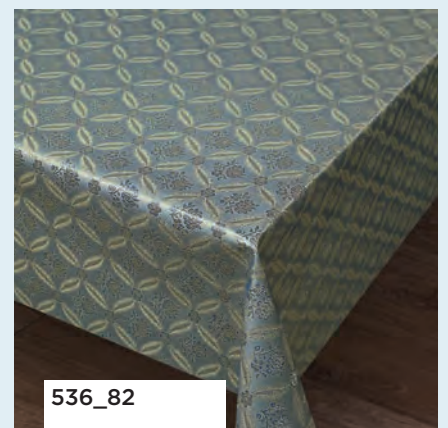

LAMBROFLEX PLAIN COLOURS

NEO PVC

Table Covering by the Roll

Printed PVC sheeting with a 100% non woven polypropylene backing.

140 cm width x 20 metre rolls.

EXECUTIVE TABLE FELT

Table Protectors

Executive - 100% spread PVC on a non woven heavy polyester backing.