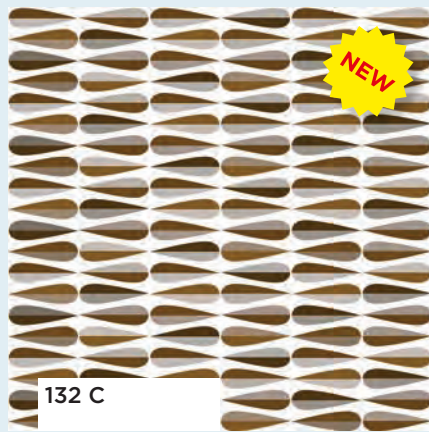

140 cm width x 20 metre rolls.

COLIBRI

Table Covering by the Roll

Printed PVC sheeting with a 100% non woven polypropylene backing.

140 cm width x 20 metre rolls.

ESSENTIALS RANGE

ESSENTIALS RANGE

EUROPEAN

Table Covering by the Roll

Printed PVC sheeting with a 100% non woven polypropylene backing.

140 cm width x 20 metre rolls.

EUROPEAN

Table Covering by the Roll

*Printed PVC sheeting with
a 100% non woven
polypropylene backing.*