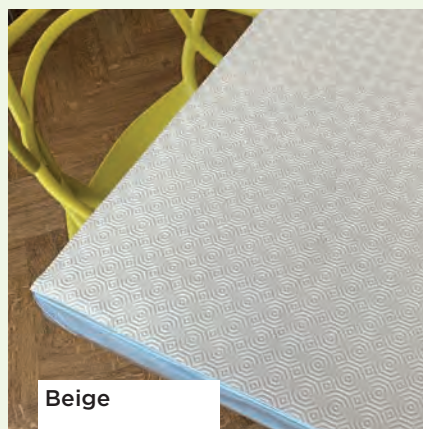

LUXURY TABLE PROTECTOR

Table Protectors

100% PVC Blown vinyl with a 700 gram per square metre non woven polyester backing.

*Across 5 colorways;
White, Beige, Brown, Grey, and Rose Gold.*

*Comes in 2 widths:
42" - 110 cm
54" - 140 cm*