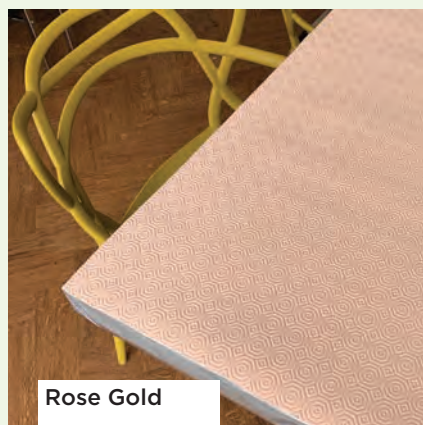

LUXURY TABLE PROTECTOR

Table Protectors

100% PVC Blown vinyl with a 700 gram per square metre non woven polyester backing.

*Across 5 colorways;
White, Beige, Brown, Grey, and Rose Gold.*

*Comes in 2 widths:
42" - 110 cm
54" - 140 cm*